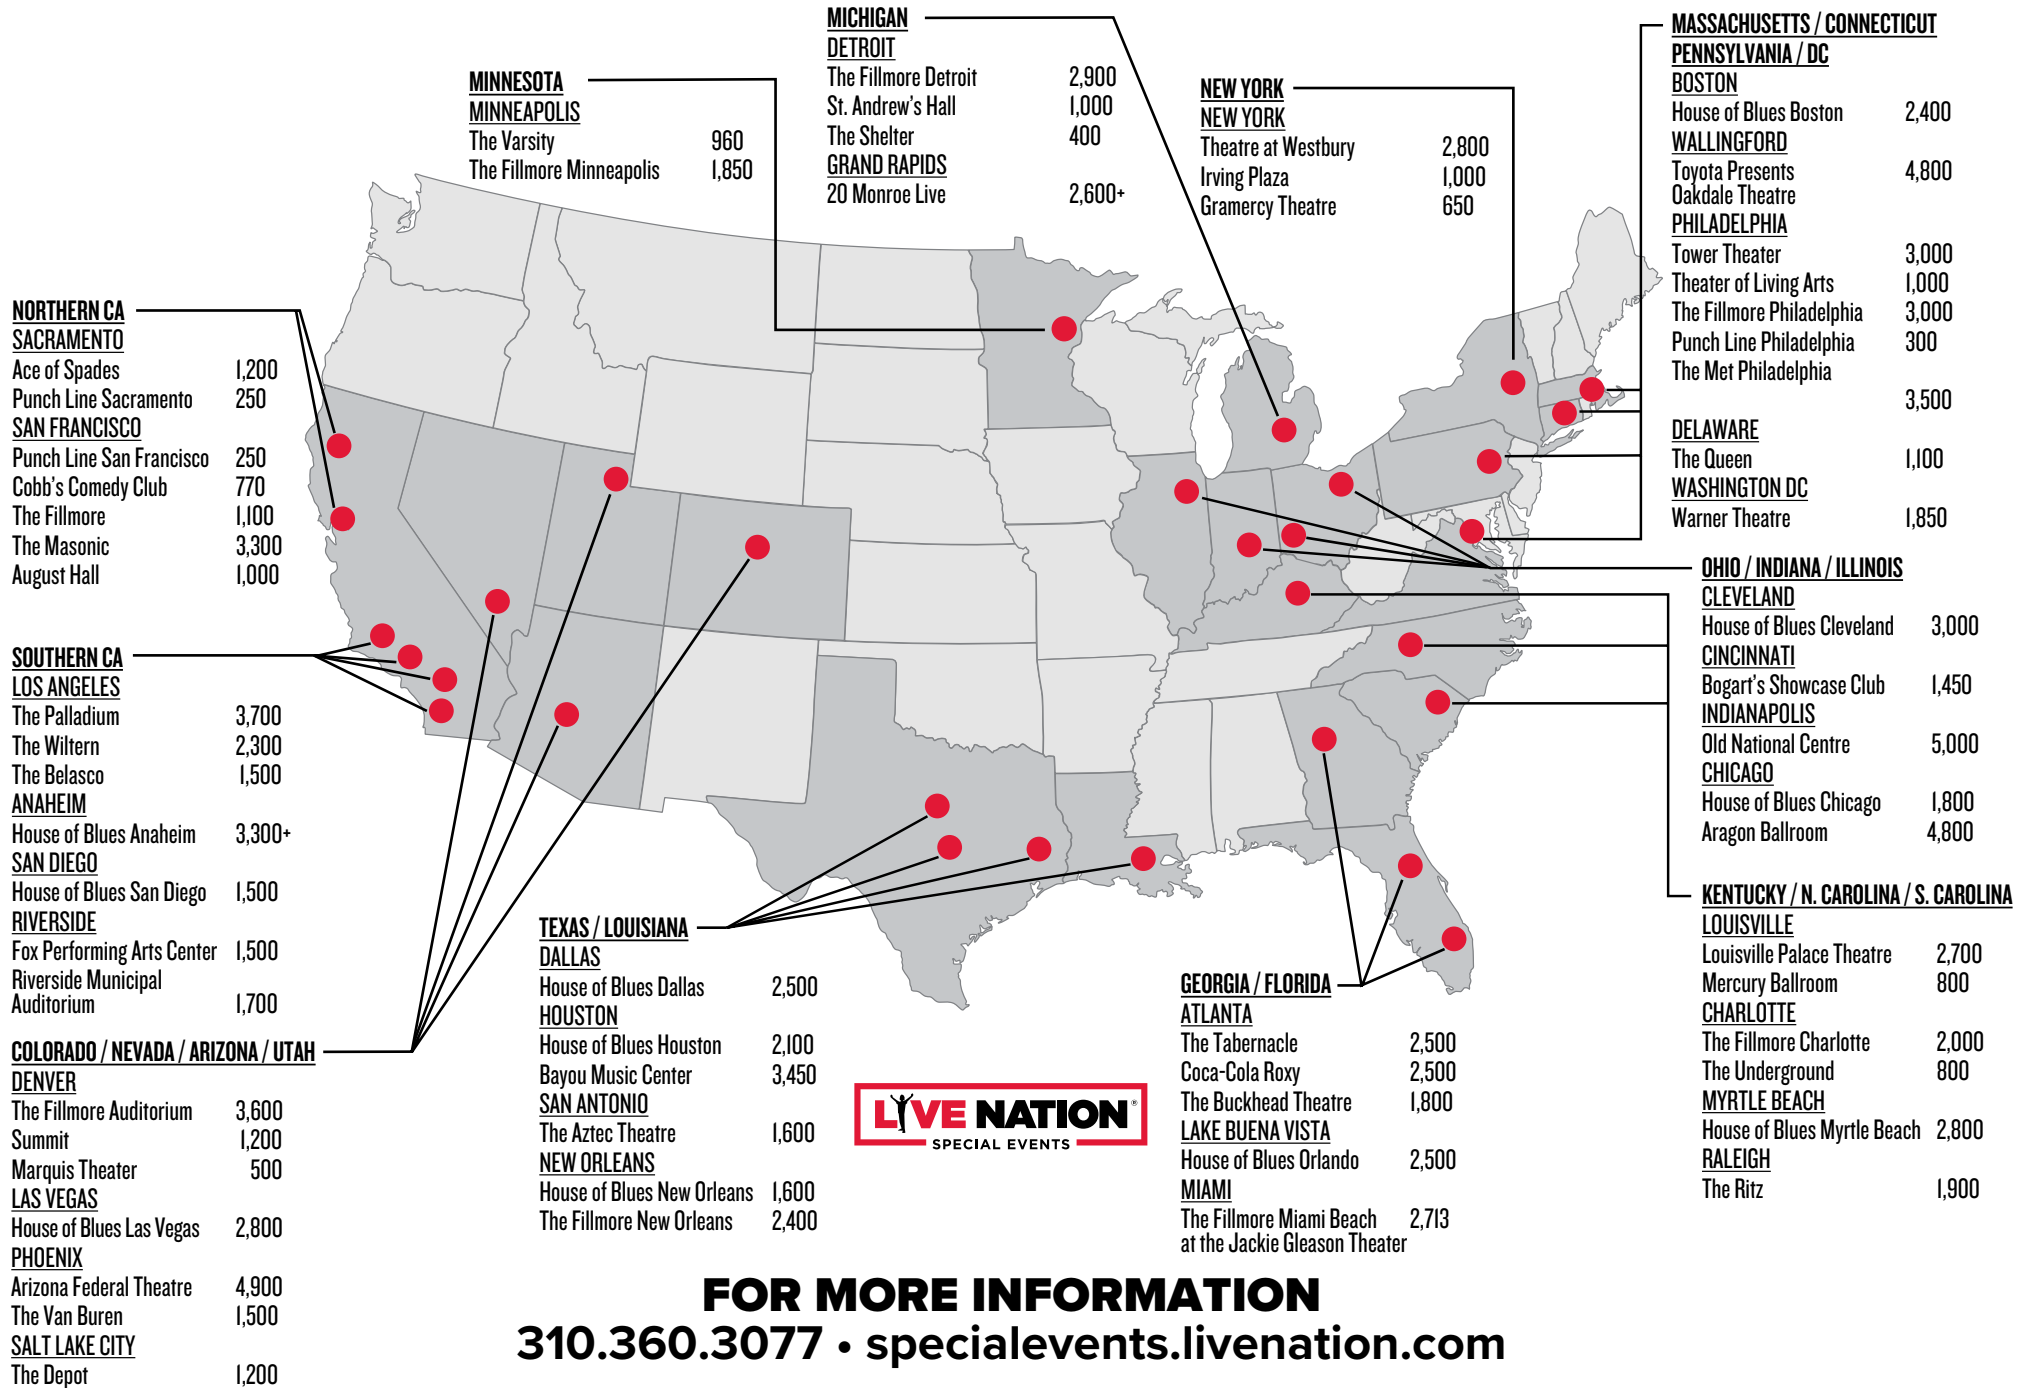

LEGENDARY VENUES, EPIC EVENTS!

FOR MORE INFORMATION
310.360.3077 • specialevents.livenation.com